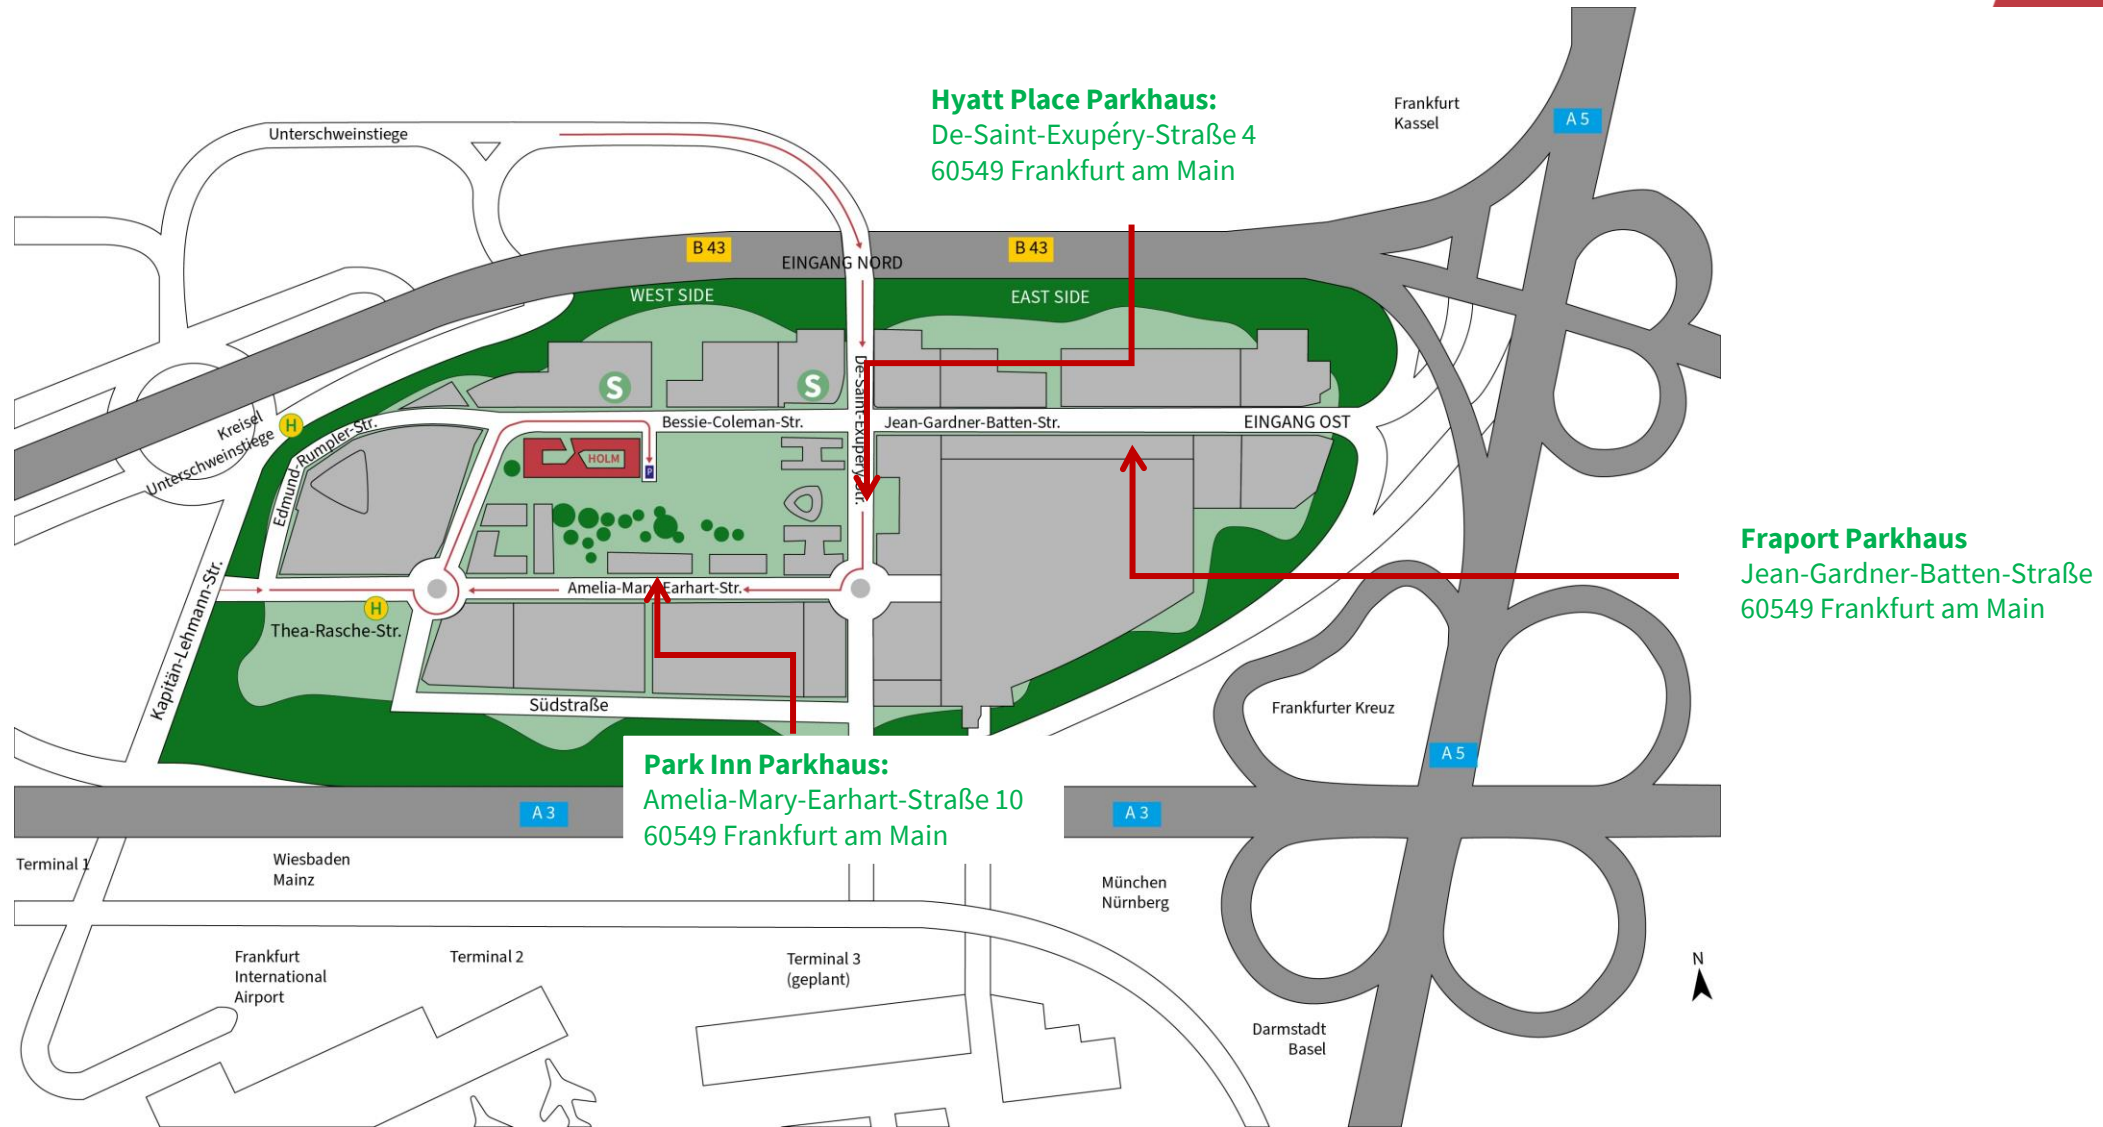

PUBLIC GARAGES – GATEWAY GARDENS

SEPTEMBER 2020, FRANKFURT AM MAIN

ÜBERSICHT PARKHÄUSER GATEWAY GARDENS

PUBLIC GARAGES – CAPACITY AND CONDITIONS

HOUSE OF LOGISTICS & MOBILITY (HOLM) GMBH

Bessie-Coleman-Straße 7
60549 Frankfurt

20 Parking spaces / 14,50 € per
day

(Limited reservations can be
made)

PARK INN BY RADISSON FRANKFURT AIRPORT

Amelia-Mary-Earhart-Str.10
60549 Frankfurt

95 Parking spaces / approx. 25,00 €
per day

(Reservations cannot be made)